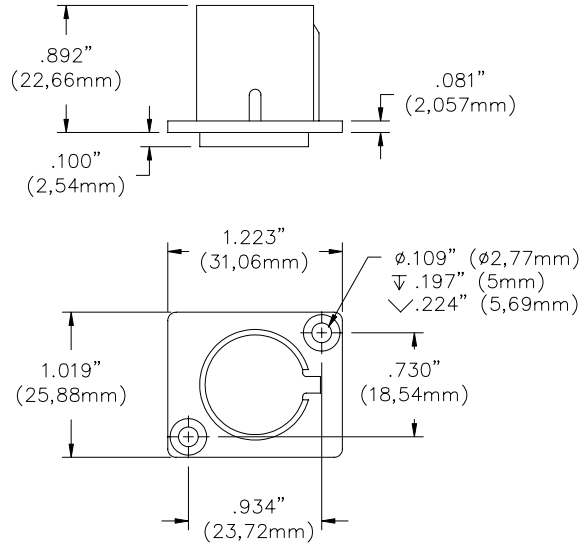

**Model 6877**  
**1/4" Receptacle, Panel Mount, Locking, Mono/Stereo**

Model 6877 1/4" Receptacle, Panel Mount, Locking

Use 1/4" Pomona receptacles with panel or box broadcast applications

**Features**

- Mates with both stereo and mono plugs.
- Handles 18 AWG (1 mm<sup>2</sup>) cable.
- Includes lock-in feature.

**Materials**

- Body is die cast zinc alloy.
- Tarnish resistant nickel-plating.

**Ordering Information**

Model: 6877

**Specifications**

Number of Contacts	2 pole (mono) 3 pole-tip, ring, sleeve (stereo)
Wire Size (Soldering)	18 AWG / 1 mm <sup>2</sup> max.

Where to Buy: [www.pomonaelectronics.com](http://www.pomonaelectronics.com)

All dimensions are in inches. Tolerances (except noted): .xx = ±.02" (.51 mm), .xxx = ±.005" (.127 mm). All specifications are to the latest revisions. Specifications are subject to change without notice. Registered trademarks are the property of their respective companies.