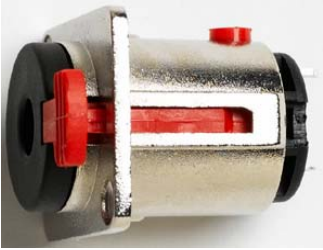

**Model 6877**  
**1/4" Receptacle, Panel Mount, Locking, Mono/Stereo**

Model 6877 1/4" Receptacle, Panel Mount, Locking

Use 1/4" Pomona receptacles with panel or box broadcast applications

**Features**

- Mates with both stereo and mono plugs.
- Handles 18 AWG (1 mm<sup>2</sup>) cable.
- Includes lock-in feature.

**Materials**

- Body is die cast zinc alloy.
- Tarnish resistant nickel-plating.

**Ordering Information**

Model: 6877

**Specifications**

Number of Contacts	2 pole (mono) 3 pole-tip, ring, sleeve (stereo)
Wire Size (Soldering)	18 AWG / 1 mm <sup>2</sup> max.